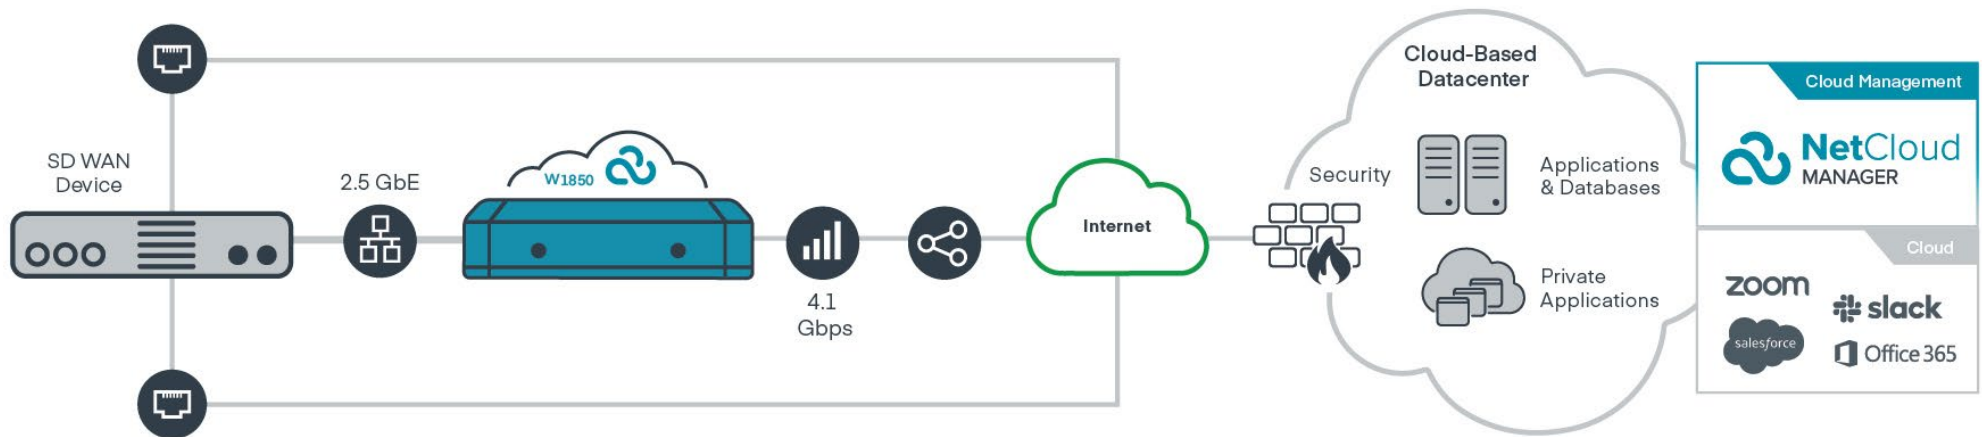

SD-WAN with Tertiary Link

Indoor, 5G/4G LTE connectivity with an SD-WAN Device to augment the bandwidth and provide additional redundancy plus secure OOBM Functionality.

- 2.5 GbE LAN Connectivity
- Embedded 5G NR / 4G LTE Cat 20 Modem
- Dual Connectivity 5G / 4G LTE
- Ethernet as primary

NetCloud Service for Branch Adapters

Adapter-delivered:		Cloud-delivered:			
Wireless WAN ✓ 4G LTE ✓ Carrier Aggregation ✓ 5G FR1/Low-Mid Band - 5G FR2	Adapter Modes - Captive Modem ✓ IP Passthrough (IPPT) - IPPT with Inline Failover - NAT Mode	Connection Manager ✓ Software-Defined Modem - Smart WAN Selection - Failover / Failback - Load Balancing	Remote Connect ✓ Out-of-Band Manager ✓ LAN Manager ✓ Console ✓ Local Device UI	Management ✓ Policy Definition ✓ Configuration ✓ Troubleshooting ✓ Software Lifecycle	Insights & Analytics ✓ App Analytics ✓ Reporting ✓ Alerting ✓ Usage Analytics