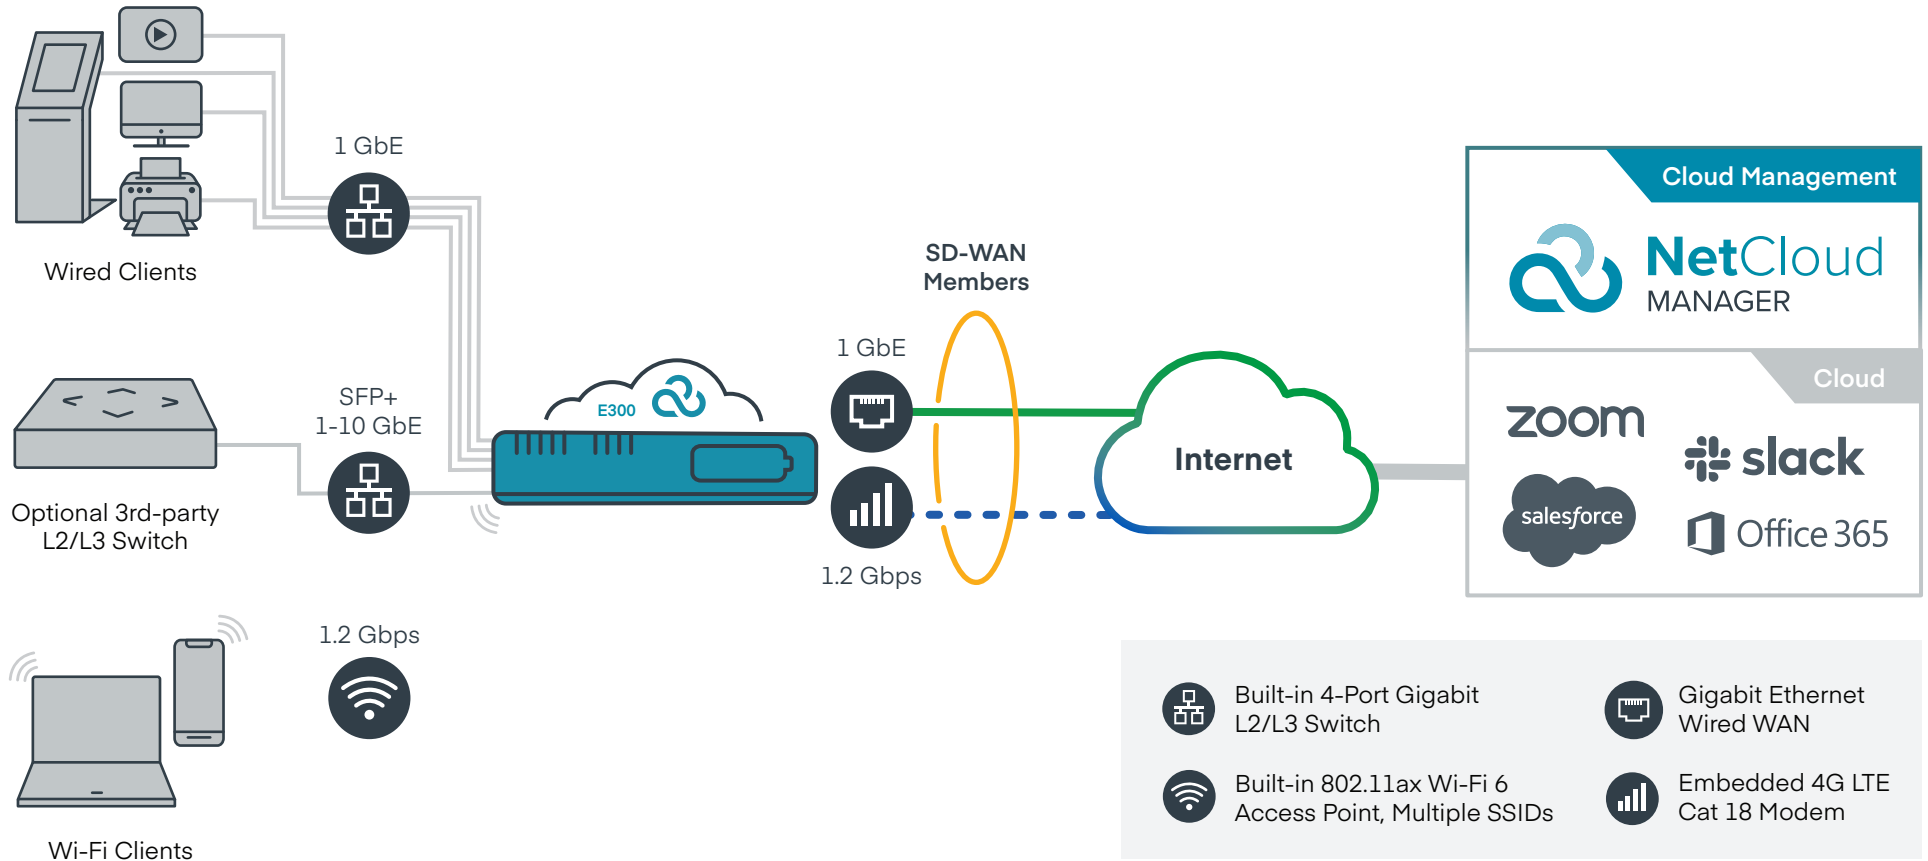

Fixed Branch

Hybrid Wired & Wireless WAN,
Secure Direct Internet Access to Cloud Apps

- Built-in 4-Port Gigabit L2/L3 Switch
- Gigabit Ethernet Wired WAN
- Built-in 802.11ax Wi-Fi 6 Access Point, Multiple SSIDs
- Embedded 4G LTE Cat 18 Modem

NetCloud Service

Endpoint-delivered:					Cloud-delivered:	
Routing ✓ Static - BGP - OSPF - RIP	Stateful Firewall ✓ Zones ✓ Access-Lists ✓ Conn Tracking ✓ NAT	VPN - IPsec - DMVPN - Auto VPN - GRE	Security ✓ IPS/IDS ✓ Web Filtering - ZScaler ✓ Application Aware	Connection Manager ✓ Software Defined Modem ✓ Smart WAN Selection ✓ Failover/Failback	Management ✓ Policy Definition ✓ Configuration ✓ Troubleshooting ✓ Software Lifecycle	Insights & Analytics ✓ App Analytics ✓ Reporting ✓ Alerting ✓ Usage Analytics